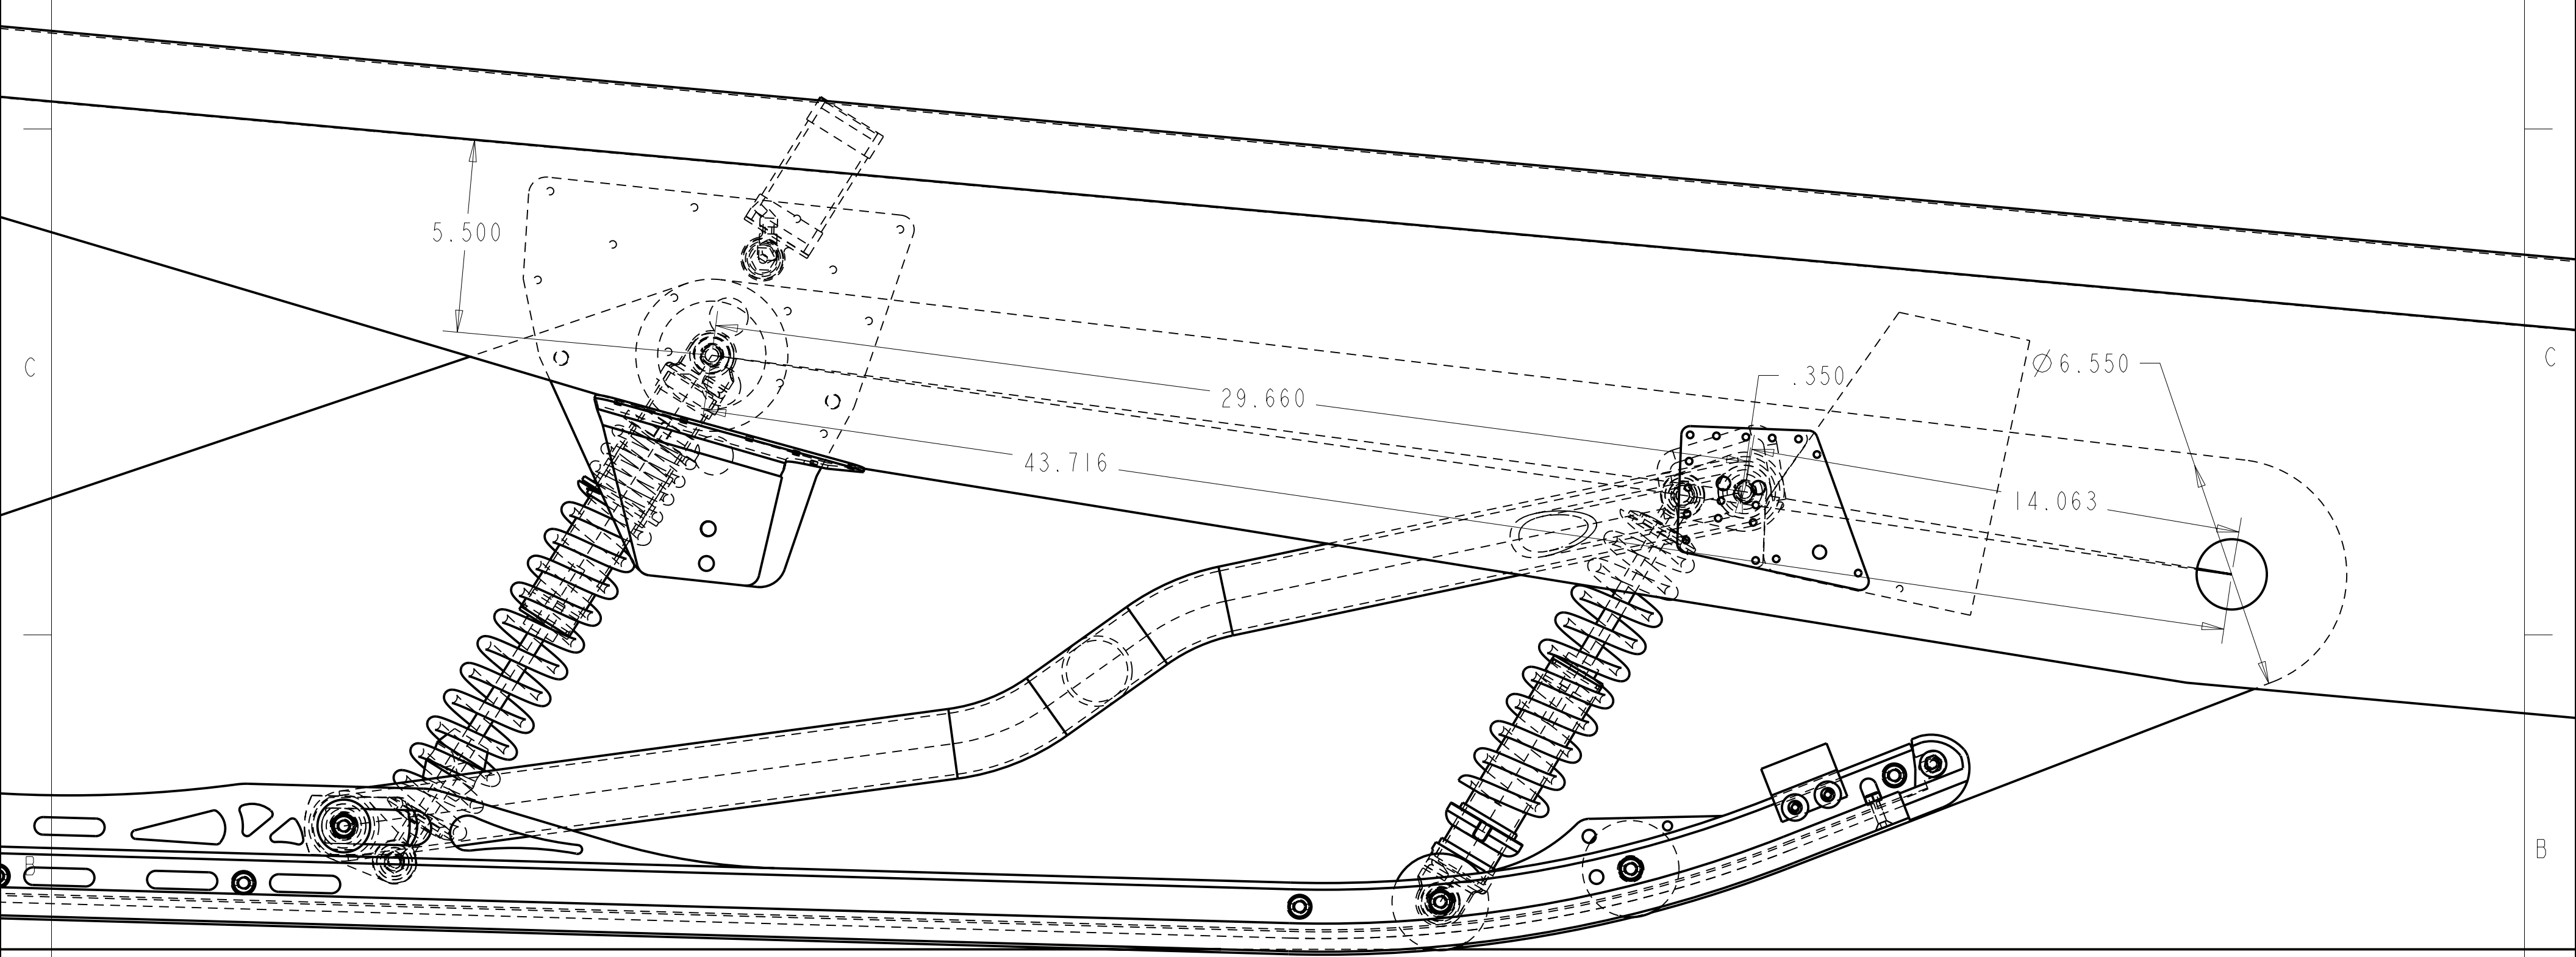

2009 174" EzRyde Mounting Dimensions

D

D

C

C

B

B

A

A

TOLERANCES ± UNLESS NOTED		MATERIAL		QTY
		GREAT LAKES SOUND AND VIBRATION EZ - RYDE		
		47140 N. Main Street, Houghton, MI PH: 906-482-7535		
THIRD ANGLE PROJECTION 		SIZE C	DRAWING NAME 09-174-08-NYTRO	
UNLESS OTHERWISE SPECIFIED DRAWINGS ARE IN INCHES		DATE 15-Aug-08	SCALE 0.300	SHEET 1 of 1