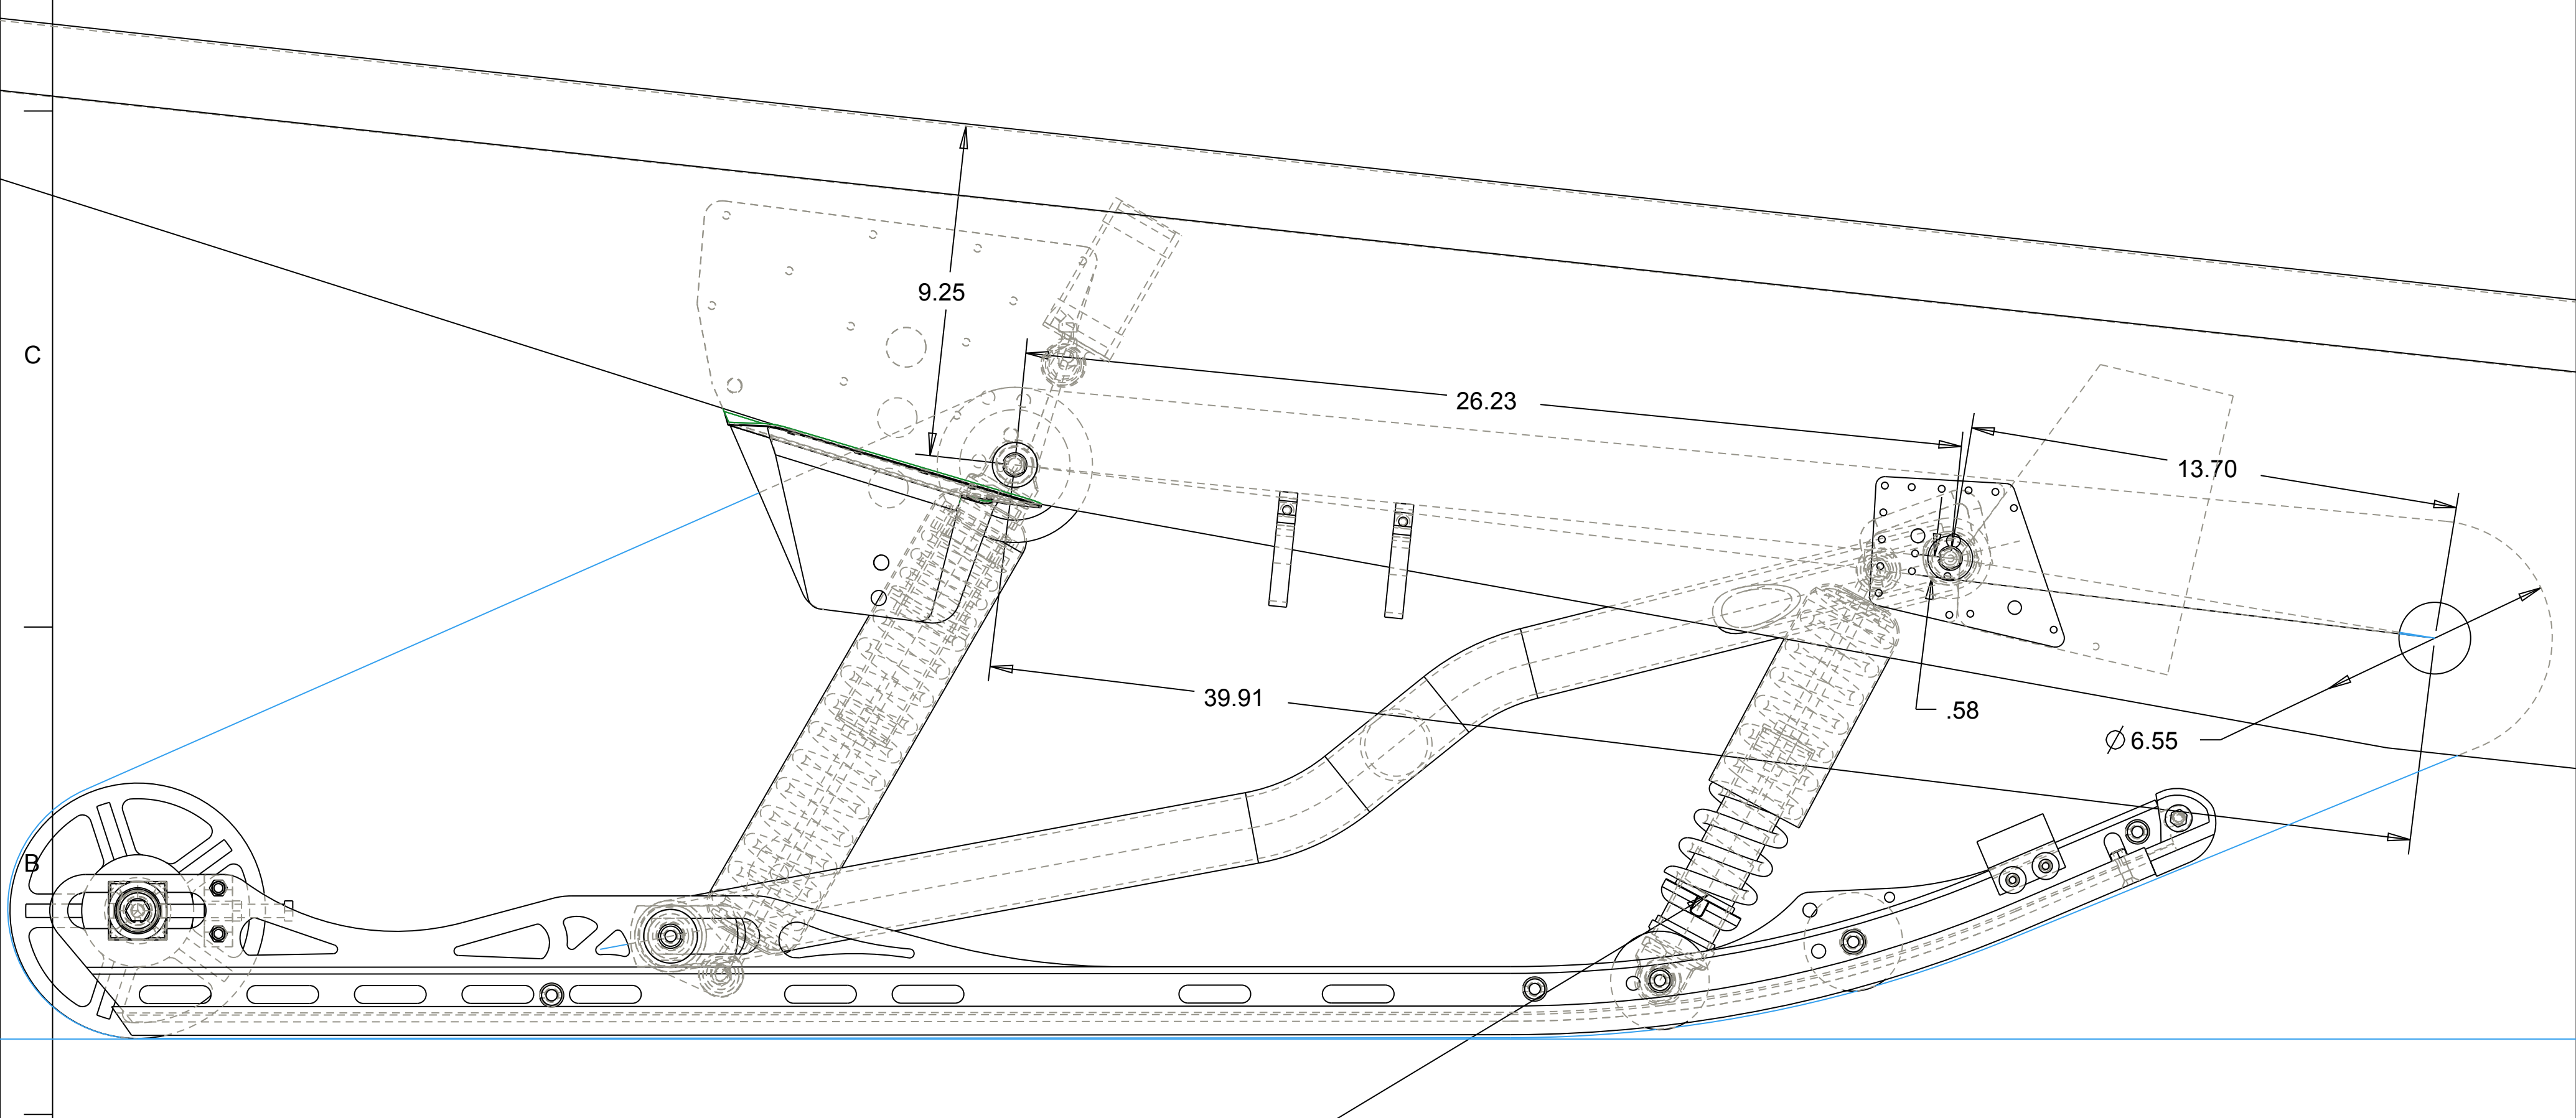

2009 153" EZ RYDE MOUNTING LOCATIONS 08 NYTRO WITH MC EXPRESS TURBO

D

D

C

C

B

B

A

A

SHORTEN FRONT SHOCK 0.5"

TOLERANCES ± UNLESS NOTED		MATERIAL	QTY
		GREAT LAKES SOUND AND VIBRATION EZ - RYDE	
		47140 N. Main Street, Houghton, MI PH: 906-482-7535	
THIRD ANGLE PROJECTION		ENGINEER/DESIGNER	CMM
SIZE C	DRAWING NAME 09-153-08-NYTRO-MC-EXPRESS		
UNLESS OTHERWISE SPECIFIED DRAWINGS ARE IN INCHES	DATE 13-Jan-09	SCALE 0.300	SHEET 1 of 1

4

3

2

1