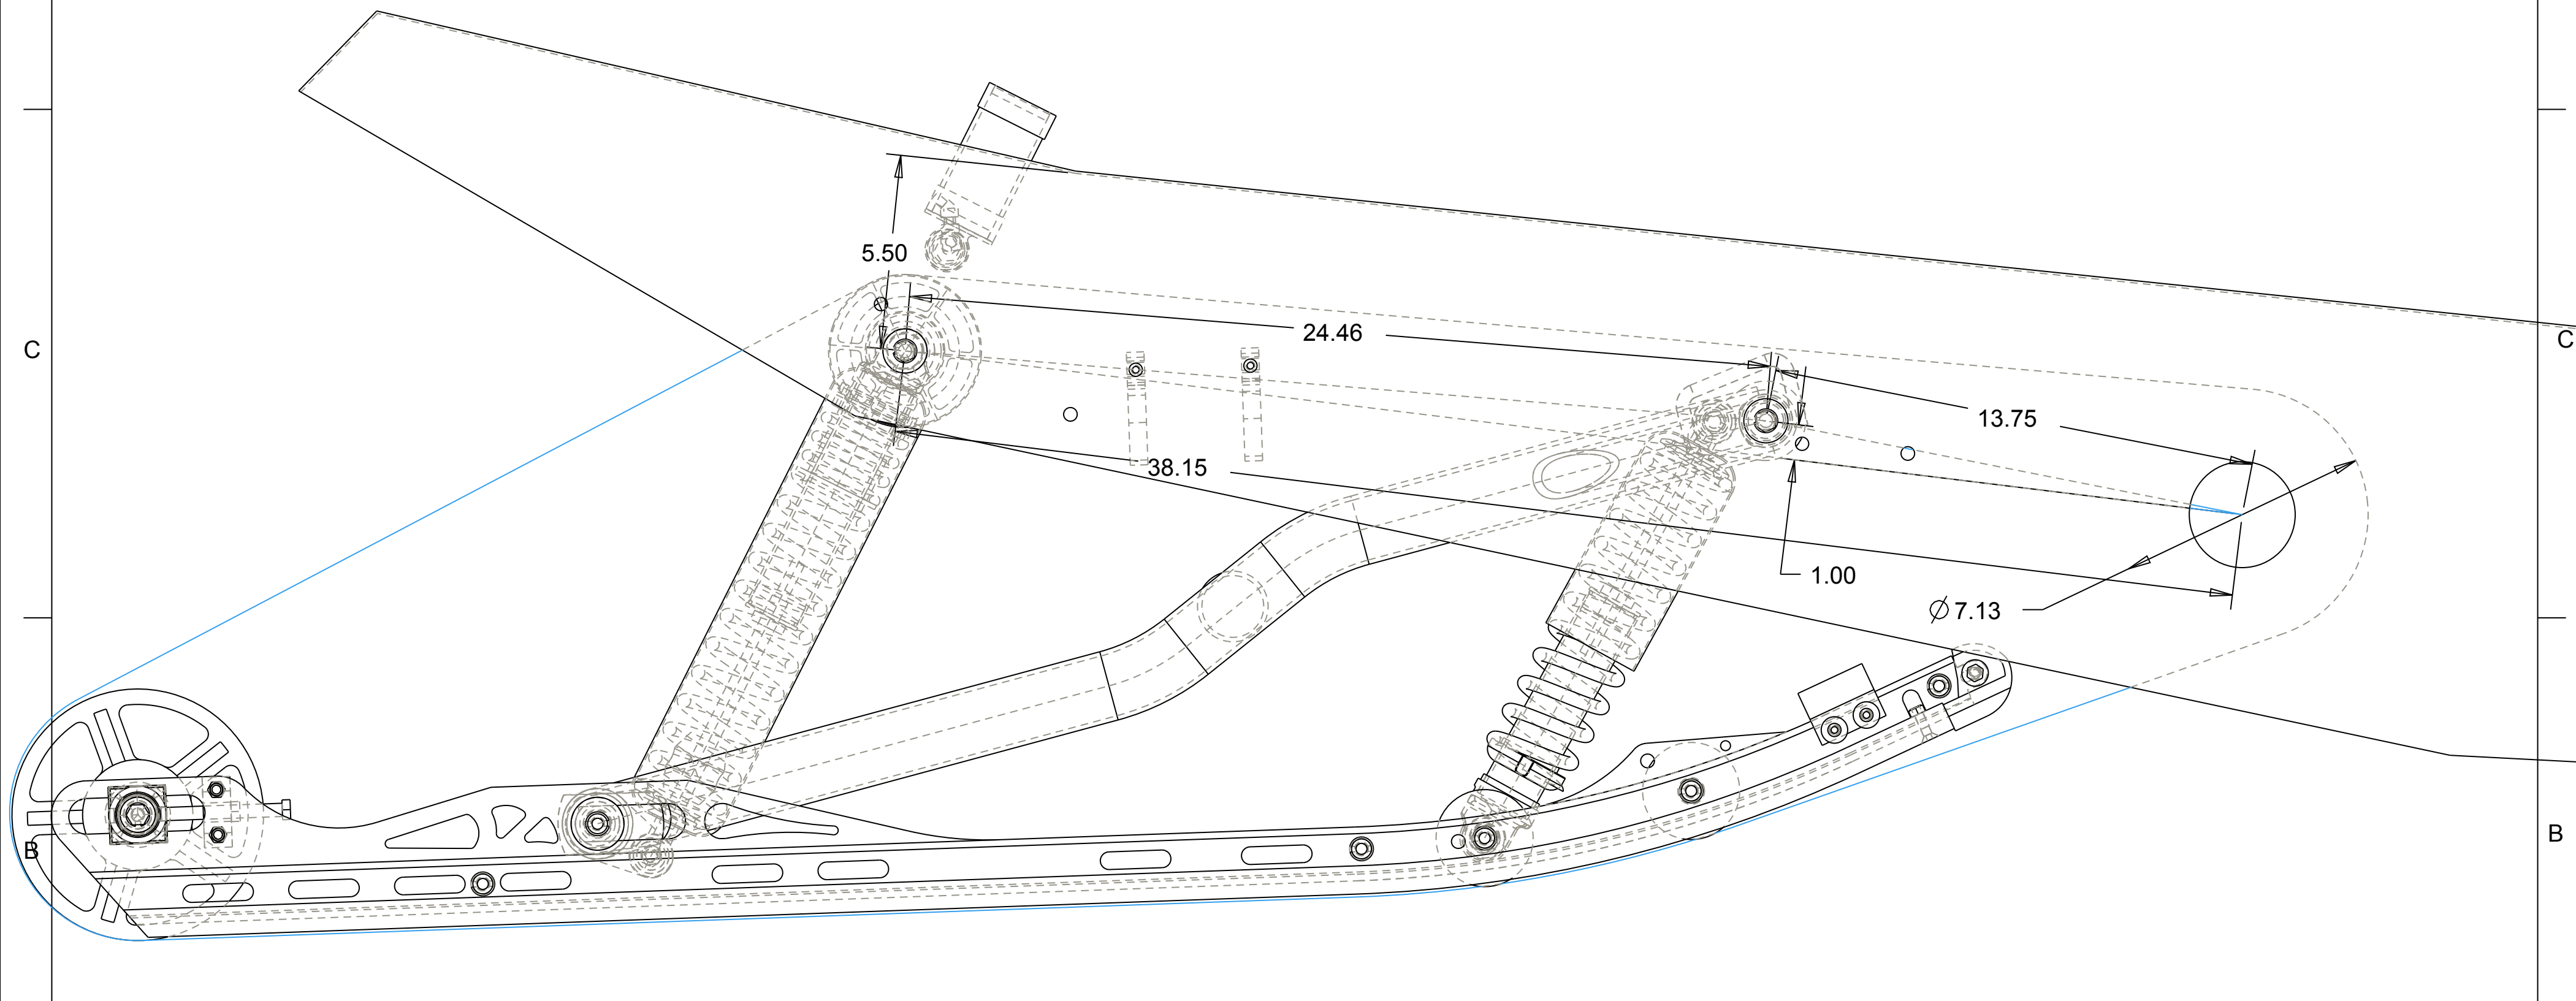

2009 146" EZ RYDE MOUNTING LOCATIONS 2007 IQ RACE CHASSIS

D

D

C

C

B

B

A

A

TOLERANCES ± UNLESS NOTED		MATERIAL		QTY
 GLSV  EZ-R		GREAT LAKES SOUND AND VIBRATION EZ - RYDE 47140 N. Main Street, Houghton, MI PH: 906-482-7535		
		ENGINEER/DESIGNER CMM		
THIRD ANGLE PROJECTION 	SIZE C	DRAWING NAME 09-146-07-IQ-RR		
UNLESS OTHERWISE SPECIFIED DRAWINGS ARE IN INCHES	DATE 16-Feb-09	SCALE 0.300	SHEET	1 of 1