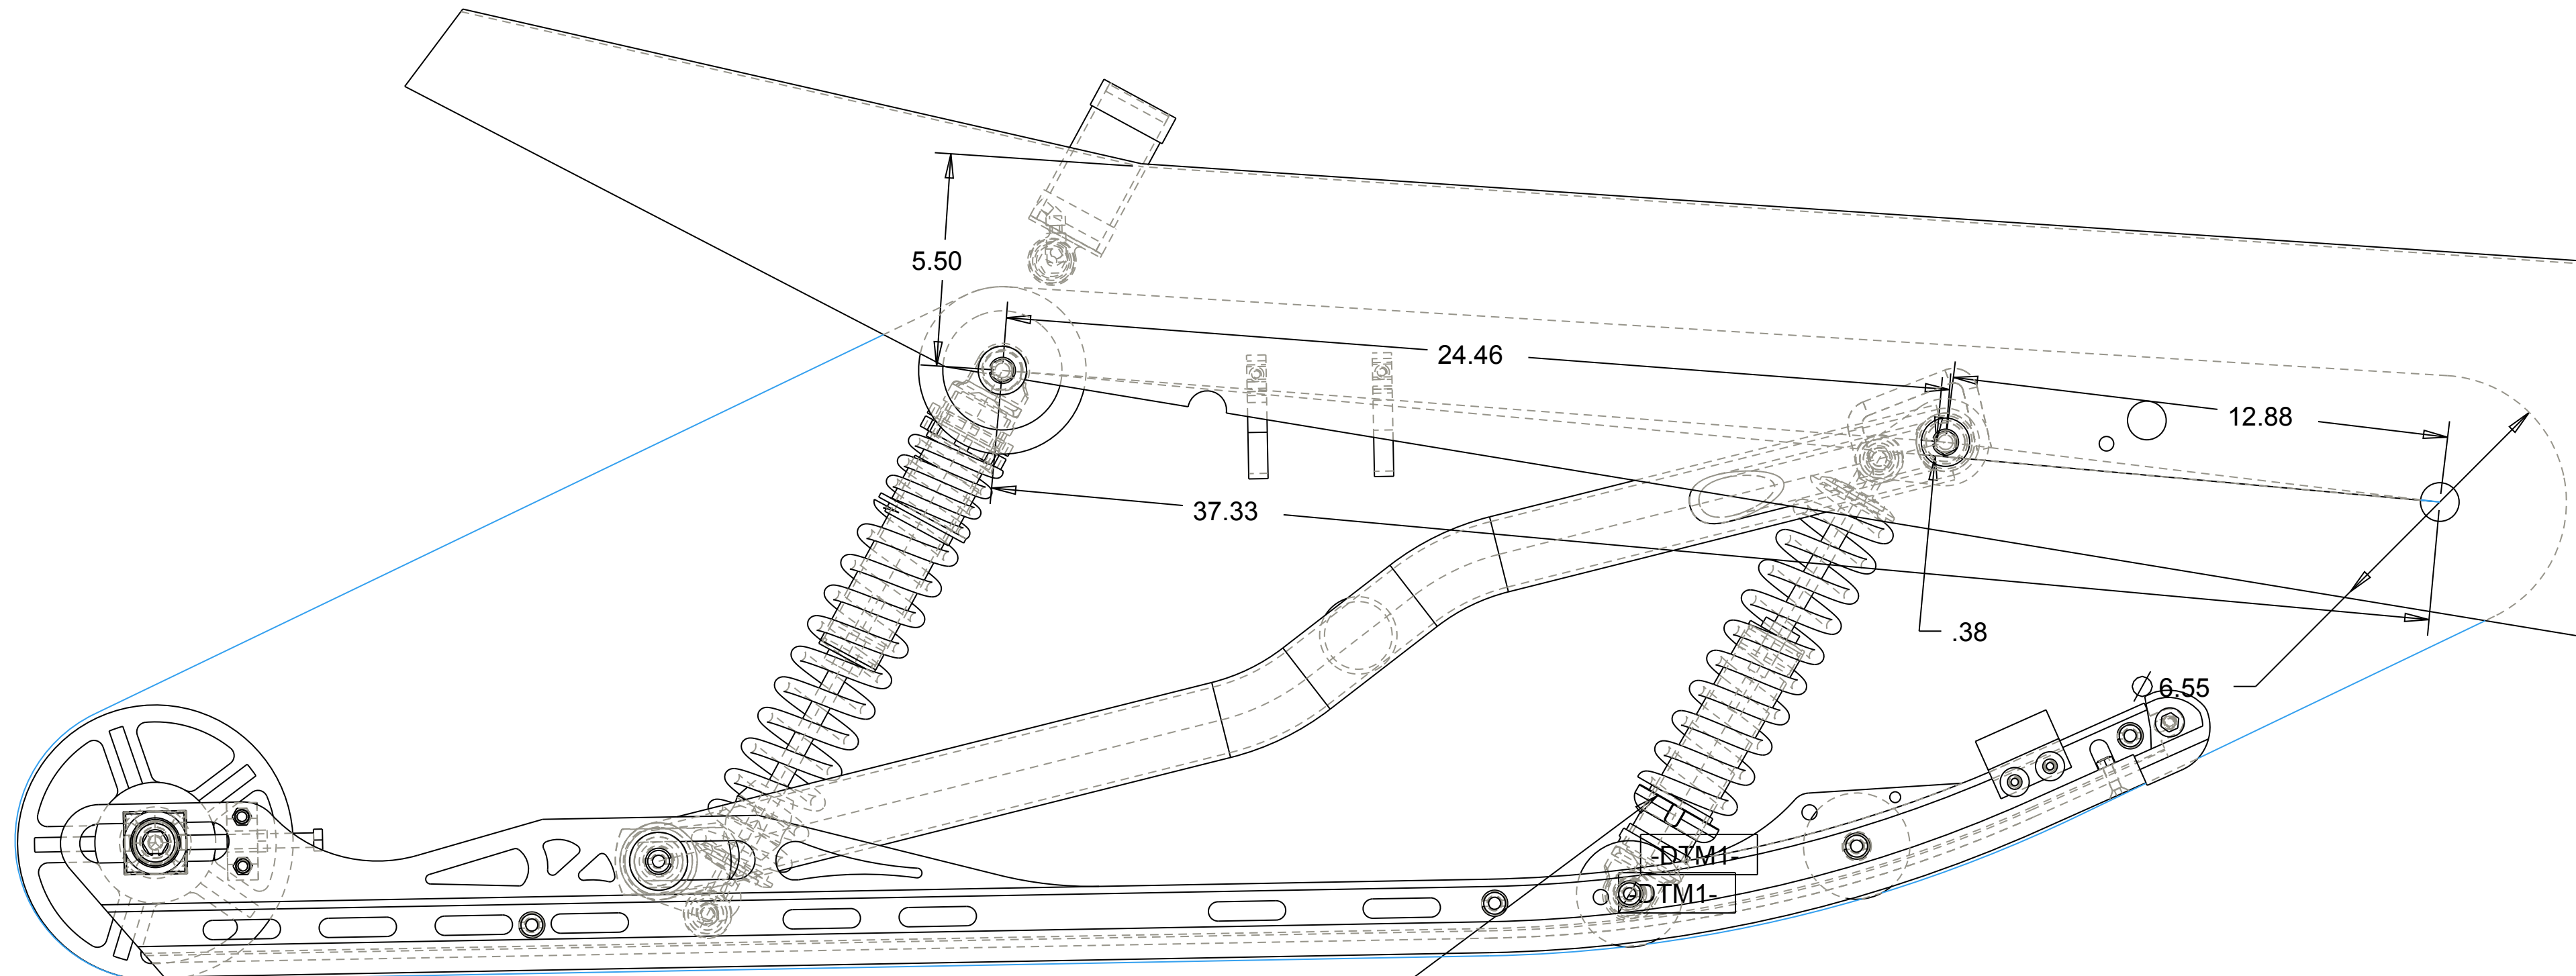

2009 144" EZ RYDE MOUNTING LOCATIONS 06 SKI DOO 440 WITH 8 TOOTH DRIVE

FRONT SHOCK SHORTENED 0.5"

TOLERANCES ± UNLESS NOTED		MATERIAL		QTY
 GLSV EZ-RYDE		GREAT LAKES SOUND AND VIBRATION EZ - RYDE		
		47140 N. Main Street, Houghton, MI PH: 906-482-7535 ENGINEER/DESIGNER C,,		
THIRD ANGLE PROJECTION		SIZE C	DRAWING NAME 09-144-06-SKID00-440	
UNLESS OTHERWISE SPECIFIED DRAWINGS ARE IN INCHES		DATE 12-Dec-08	SCALE 0.300	SHEET 1 of 1