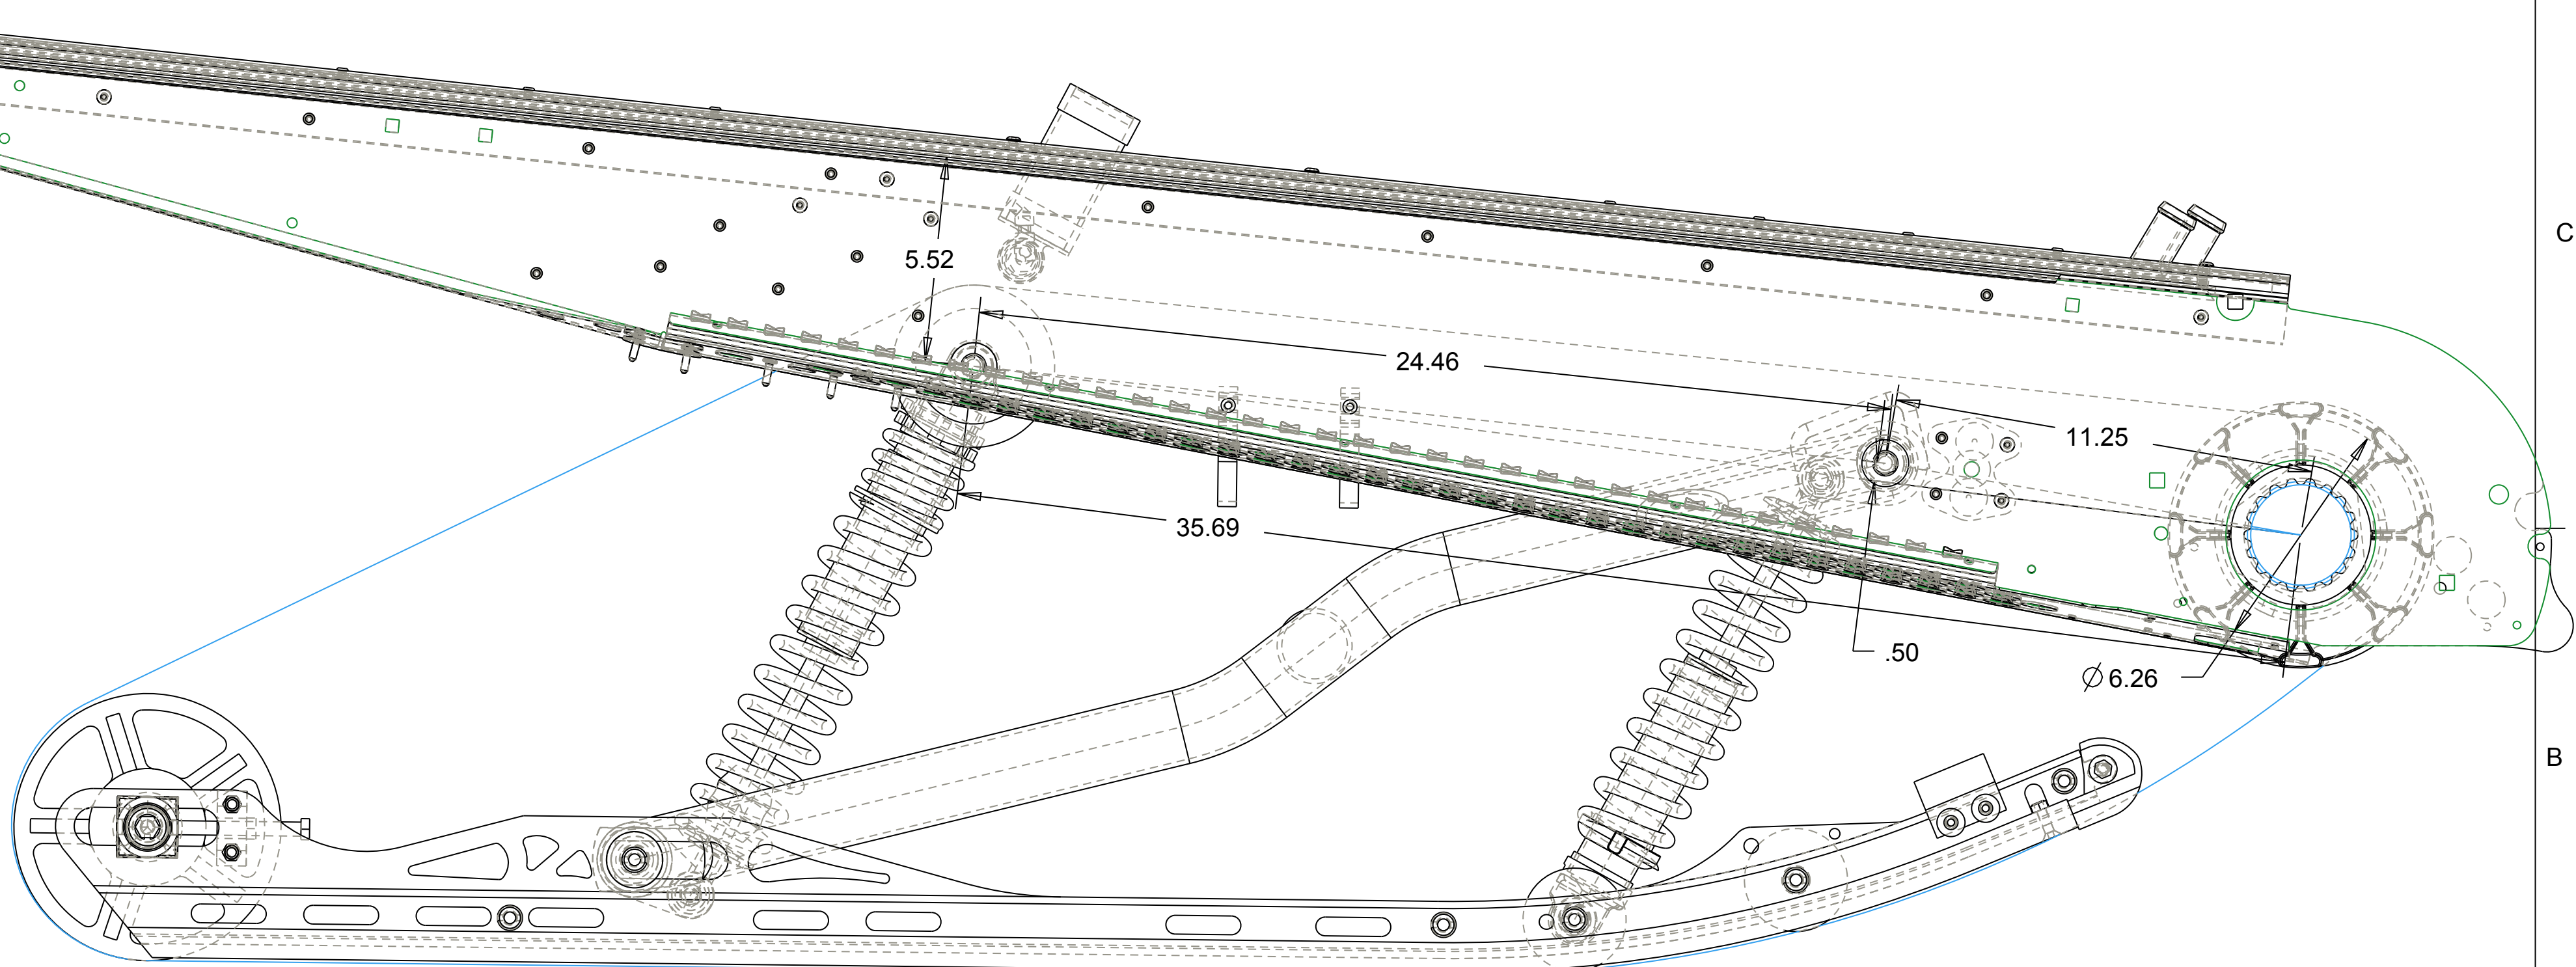

141" EZ RYDE MOUNTING DIMENSIONS YAMAHA MOUNTAIN MAX

D

D

C

C

B

B

A

A

TOLERANCES ± UNLESS NOTED		MATERIAL		QTY
 GLSV EZ-RYDE		GREAT LAKES SOUND AND VIBRATION EZ - RYDE		
		47140 N. Main Street, Houghton, MI PH: 906-482-7535 ENGINEER/DESIGNER CMM		
THIRD ANGLE PROJECTION		SIZE C	DRAWING NAME 09-141-MNT-MAX	
UNLESS OTHERWISE SPECIFIED DRAWINGS ARE IN INCHES		DATE 16-Feb-09	SCALE 0.300	SHEET 1 of 1